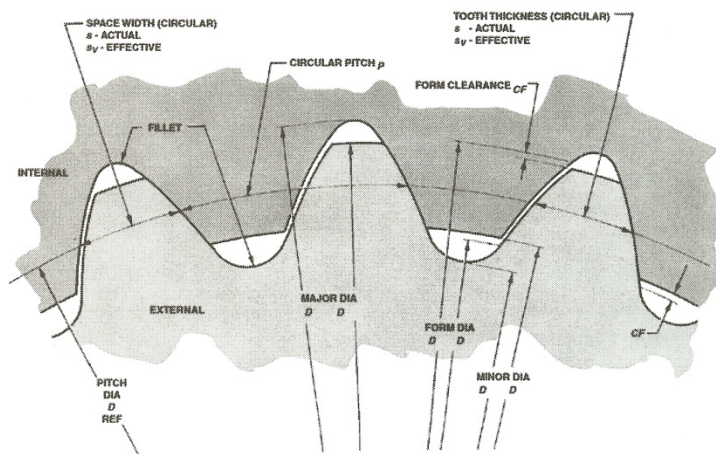

ANSI B92.1-1970

**FLAT ROOT
MAJOR DIAMETER FIT
30° PA
For DP 3/6 thru 16/32**

**FILLET ROOT SIDE FIT
30° PA
For DP 2.5/5 thru 48/96**

**FLAT ROOT SIDE FIT
30° PA
For DP 2.5/5 thru 32/64**