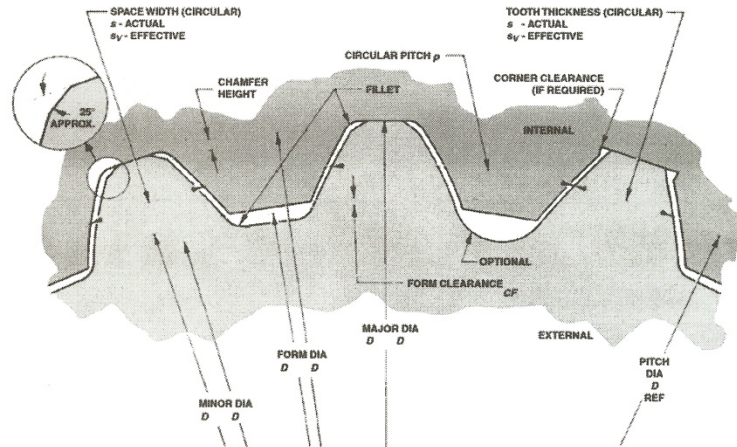

ANSI B92.1-1970

**FLAT ROOT
MAJOR DIAMETER FIT
30° PA
For DP 3/6 thru 16/32**

**FILLET ROOT SIDE FIT
30° PA
For DP 2.5/5 thru 48/96**

**FLAT ROOT SIDE FIT
30° PA
For DP 2.5/5 thru 32/64**